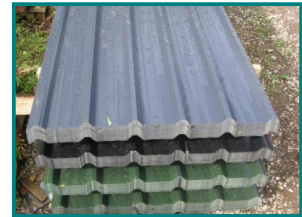

## 8FT / 10FT / 12FT SLATE BLUE BOX PROFILE ROOFING SHEET . .

### £POA

SLATE BLUE BOX PROFILE ROOFING SHEETS.... 8FT, 10FT AND 12FT AVAILABLE...  
POLYESTER PAINT FINISH.... 0.5MM THICK... 1 METRE WIDE COVER.... RIDGE & BARGE  
CAPPING'S AVAILABLE... FIXING SCREWS AND COLOUR CAPS ALSO AVAILABLE. ALL  
PRICES PLUS VAT.

#### Product Details

| Category/Type | Roofing Sheets.....                                      |
|---------------|--|
| Make          | 8FT / 10FT / 12FT SLATE BLUE BOX PROFILE ROOFING SHEET . |
| Model         | .  |
| Year          | -  |
| Hours         | -  |